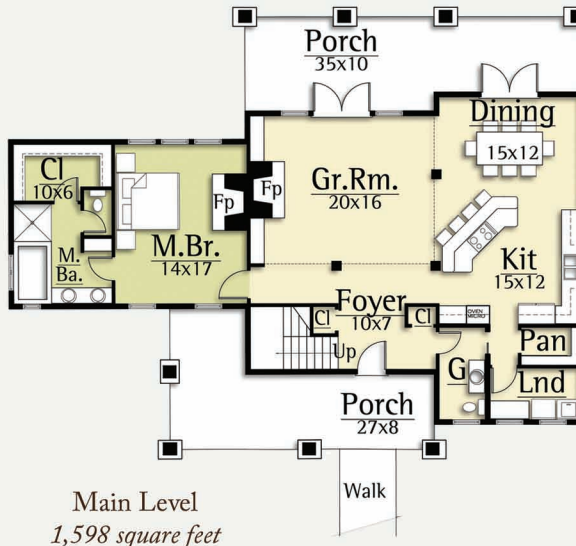

The Camas Creek by MossCreek is the perfect cabin for just such an environment. Cabin windows, canoe paddle accents, and a adirondack railing, all work to give this home it's mountain-nautical theme. The interior features open living areas and master suite with beamed ceilings. The vaulted ceiling of the great room lets dramatic light fill the home. On the upper level the Camas Creek features two pleasant guest rooms, his and hers sinks, and loft and sitting areas. At home on any lake, bay or estuary, the Camas Creek is an ideal home enjoying Americas outdoors.