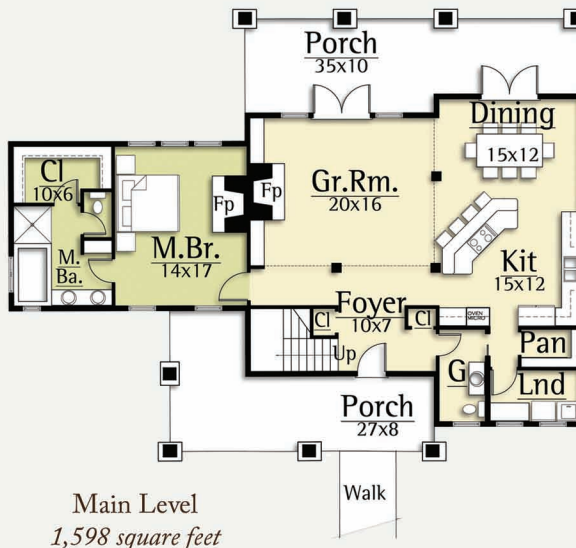

The Camas Creek by MossCreek is the perfect cabin for just such an environment. Cabin windows, canoe paddle accents, and a adirondack railing, all work to give this home it's mountain-nautical theme. The interior features open living areas and master suite with beamed ceilings. The vaulted ceiling of the great room lets dramatic light fill the home. On the upper level the Camas Creek features two pleasant guest rooms, his and hers sinks, and loft and sitting areas. At home on any lake, bay or estuary, the Camas Creek is an ideal home enjoying Americas outdoors.