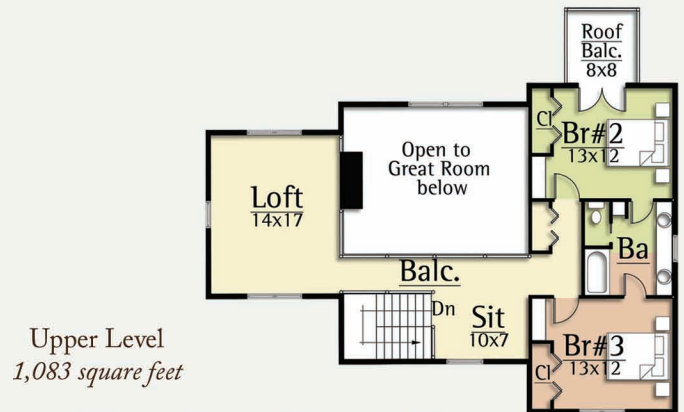

The Camas Creek by MossCreek is the perfect cabin for just such an environment. Cabin windows, canoe paddle accents, and a adirondack railing, all work to give this home it's mountain-nautical theme. The interior features open living areas and master suite with beamed ceilings. The vaulted ceiling of the great room lets dramatic light fill the home. On the upper level the Camas Creek features two pleasant guest rooms, his and hers sinks, and loft and sitting areas. At home on any lake, bay or estuary, the Camas Creek is an ideal home enjoying Americas outdoors.