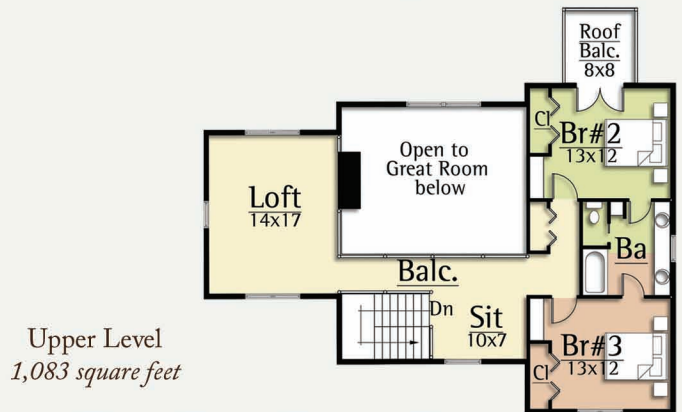

The Camas Creek by MossCreek is the perfect cabin for just such an environment. Cabin windows, canoe paddle accents, and a adirondack railing, all work to give this home it's mountain-nautical theme. The interior features open living areas and master suite with beamed ceilings. The vaulted ceiling of the great room lets dramatic light fill the home. On the upper level the Camas Creek features two pleasant guest rooms, his and hers sinks, and loft and sitting areas. At home on any lake, bay or estuary, the Camas Creek is an ideal home enjoying Americas outdoors.