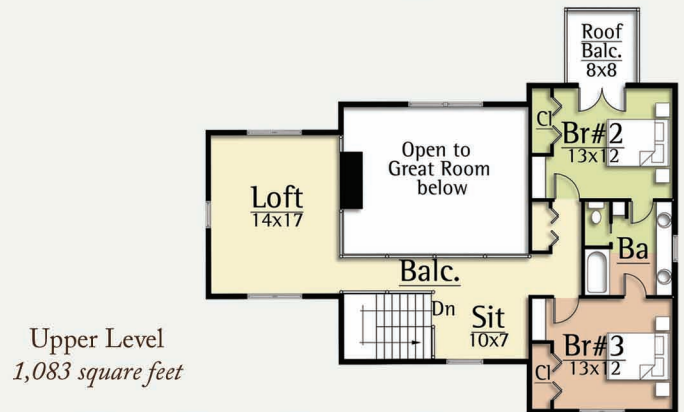

The Camas Creek by MossCreek is the perfect cabin for just such an environment. Cabin windows, canoe paddle accents, and a adirondack railing, all work to give this home it's mountain-nautical theme. The interior features open living areas and master suite with beamed ceilings. The vaulted ceiling of the great room lets dramatic light fill the home. On the upper level the Camas Creek features two pleasant guest rooms, his and hers sinks, and loft and sitting areas. At home on any lake, bay or estuary, the Camas Creek is an ideal home enjoying Americas outdoors.